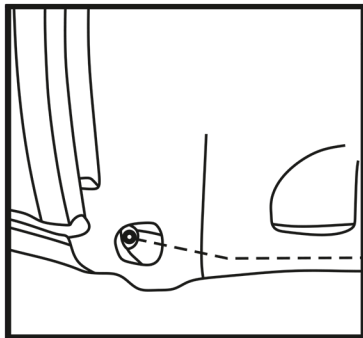

Mudflaps front VW Transporter T6, 2016->

Preparation

1x  Original screw

Installation

1x  Original screw

3x  Screw 4,2 x 16 (black)

1x  Bracket

1x  Metal clip

 Install bracket, using the original screw

 Install metal clip on the bracket

Art.: EXP.NLF.51.41.F18

Set package

Mudflap - 2 pcs. Screw 4,2 x 16 (TL-028) - 6 pcs.,
Metal clip (TL-039) - 2 pcs.,
Bracket (C-051.041-10.01) - 2 pcs.