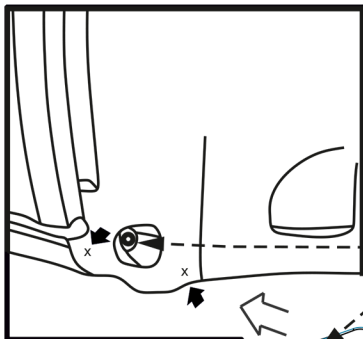

Mudflaps front VW Transporter T6, 2016->

Preparation

1x  Original screw

Installation

1x  Original screw

3x  Screw 4,2 x 16 (black)

1x  Bracket

1x  Metal clip

 Install bracket, using the original screw

 Install metal clip on the bracket

Art.: EXP.NLF.51.41.F18

Set package

Mudflap - 2 pcs. Screw 4,2 x 16 (TL-028) - 6 pcs.,
Metal clip (TL-039) - 2 pcs.,
Bracket (C-051.041-10.01) - 2 pcs.