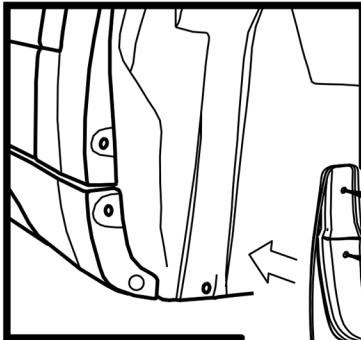

Mudflaps front SUZUKI SX4, 2014

Preparation

3x  - original plastic rivet

Installation

3x  - plastic rivet \varnothing 6,5x18 mm

1x  - screw \varnothing 4,2x16 mm

! - Optionally for better fit fasten by screws in specified points.

Арт.: EXP.NLF.47.22.F13

Set package

Mudflap - 2 pcs Plastic rivet \varnothing 6,5x18 mm - 6 pcs.
Screw \varnothing 4,2x16 mm - 2 pcs.