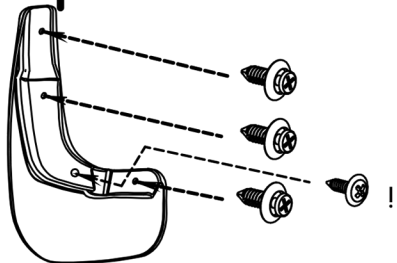

Mudflaps front SUZUKI SX4, 2014

Preparation

3x  - original plastic rivet

Installation

3x  - plastic rivet \varnothing 6,5x18 mm

1x  - screw \varnothing 4,2x16 mm

! - Optionally for better fit fasten by screws in specified points.

Арт.: EXP.NLF.47.22.F13

Set package

Mudflap - 2 pcs Plastic rivet \varnothing 6,5x18 mm - 6 pcs.
Screw \varnothing 4,2x16 mm - 2 pcs.