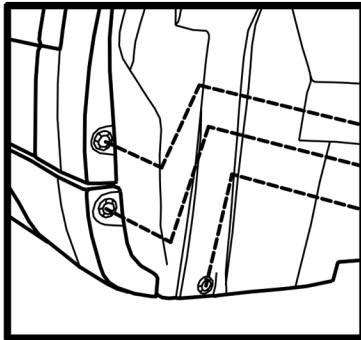

Mudflaps front SUZUKI SX4, 2014

Preparation

3x  - original plastic rivet

Installation

3x  - plastic rivet \varnothing 6,5x18 mm

1x  - screw \varnothing 4,2x16 mm

! - Optionally for better fit fasten by screws in specified points.

Арт.: EXP.NLF.47.22.F13

Set package

Mudflap - 2 pcs Plastic rivet \varnothing 6,5x18 mm - 6 pcs.
Screw \varnothing 4,2x16 mm - 2 pcs.