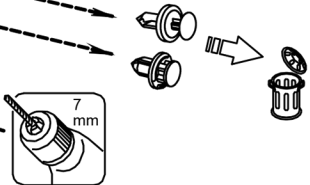

## Preparation

1x  - original plastic rivet

1x  - original plastic rivet

## Installation

3x  - plastic rivet  $\varnothing 6,5 \times 18$  mm

Арт.: EXP.NLF.47.22.E13.1

Set package

Mudflap - 2 pcs Plastic rivet  $\varnothing 6,5 \times 18$  mm - 6 pcs.