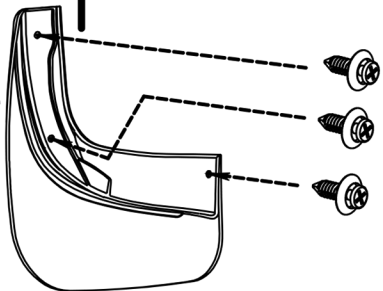

## Preparation

1x  - original plastic rivet

1x  - original plastic rivet

## Installation

3x  - plastic rivet  $\varnothing 6,5 \times 18$  mm

Арт.: EXP.NLF.47.22.E13.1

Set package

Mudflap - 2 pcs Plastic rivet  $\varnothing 6,5 \times 18$  mm - 6 pcs.