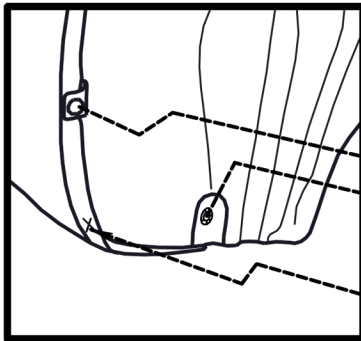

## Preparation

1x  - original plastic rivet

1x  - original plastic rivet

## Installation

3x  - plastic rivet  $\varnothing 6,5 \times 18$  mm

Арт.: EXP.NLF.47.22.E13.1

Set package

Mudflap - 2 pcs Plastic rivet  $\varnothing 6,5 \times 18$  mm - 6 pcs.