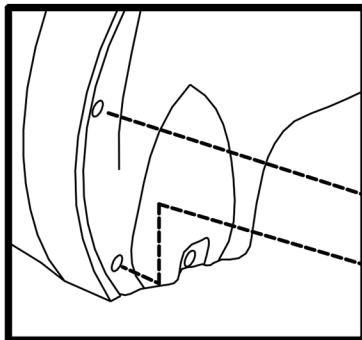

Mudflaps rear SKODA OCTAVIA 2013->

Preparation

2x  original screw

Installation

2x  original screw

1x  plastic rivet $\varnothing 6,5 \times 18$ mm

Art.: EXP.NLF.45.16.E10

Set package