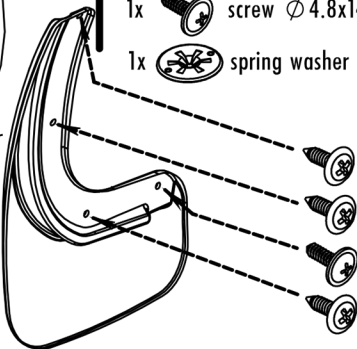

Mudflap rear SKODA SUPERB 2013->

Preparation

3x  original screw

Installation

3x  original screw

1x  screw \varnothing 4.8x14mm.

1x  spring washer

Art.: EXP.NLF.45.11.E10

Set package

Mudflap - 2 pcs Screw \varnothing 4,8x14 mm - 2 pcs.
Spring washer - 2 pcs.