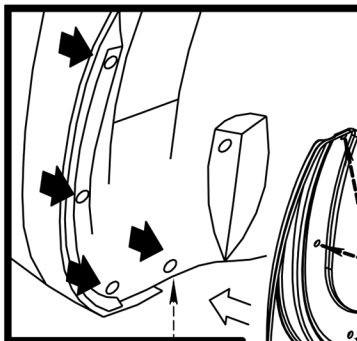

Mudflap rear SKODA SUPERB 2013->

Preparation

3x  original screw

Installation

3x  original screw

1x  screw \varnothing 4.8x14mm.

1x  spring washer

Art.: EXP.NLF.45.11.E10

Set package

Mudflap - 2 pcs Screw \varnothing 4,8x14 mm - 2 pcs.
Spring washer - 2 pcs.