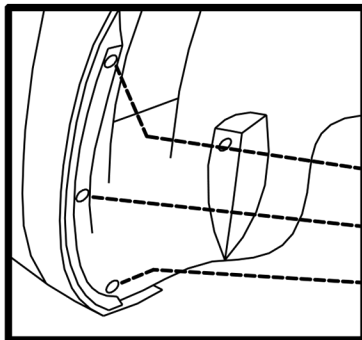

Mudflap rear SKODA SUPERB 2013->

Preparation

3x  original screw

Installation

3x  original screw

1x  screw \varnothing 4.8x14mm.

1x  spring washer

Art.: EXP.NLF.45.11.E10

Set package

Mudflap - 2 pcs Screw \varnothing 4,8x14 mm - 2 pcs.
Spring washer - 2 pcs.