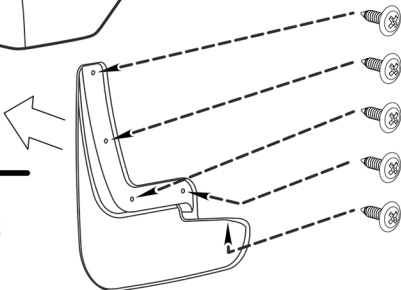

Mudflaps front

RENAULT Duster, 2018->

Preparation

Installation

5x  - screw $\varnothing 4,2 \times 16$ mm

Art.: EXP.NLF.41.44.F13

Set package

Mudflap - 2 pcs.

Screw $\varnothing 4,2 \times 16$ mm - 10 pcs.