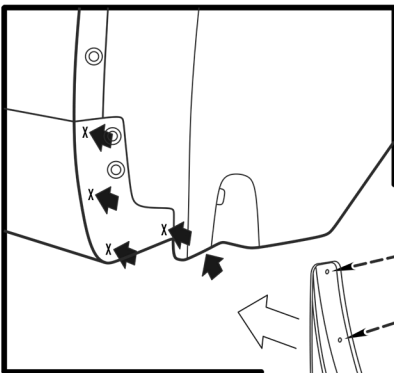

Mudflaps front

RENAULT Duster, 2018->

Preparation

Installation

5x  - screw $\varnothing 4,2 \times 16$ mm

Art.: EXP.NLF.41.44.F13

Set package

Mudflap - 2 pcs.

Screw $\varnothing 4,2 \times 16$ mm - 10 pcs.