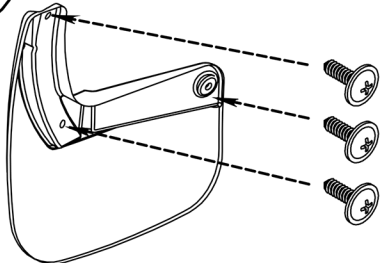

Mudflaps rear RENAULT LOGAN 2014->

Preparation

3x  Original screw

Installation

3x  Original screw

Art.: EXP.NLF.41.32.E10

Set package

Mudflap - 2 pcs