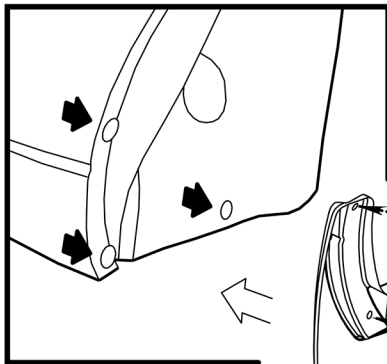

Mudflaps rear RENAULT LOGAN 2014->

Preparation

3x  Original screw

Installation

3x  Original screw

Art.: EXP.NLF.41.32.E10

Set package

Mudflap - 2 pcs