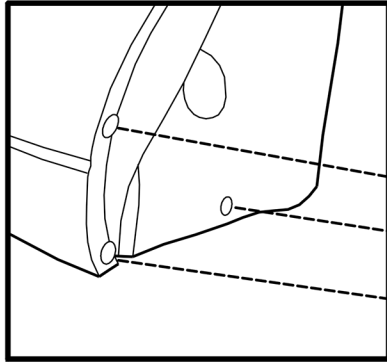

Mudflaps rear RENAULT LOGAN 2014->

Preparation

3x  Original screw

Installation

3x  Original screw

Art.: EXP.NLF.41.32.E10

Set package

Mudflap - 2 pcs