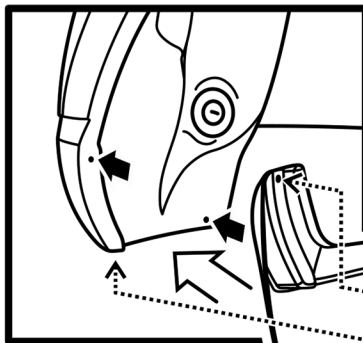

Mudflaps rear

RENAULT Sandero 2010 →

Preparation

2x  - Original screw

Installation

2x  - Original screw

4x  - Screw

Art.: EXP.NLF.41.18.E10