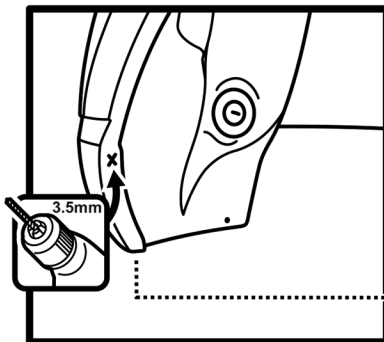

Mudflaps rear

RENAULT Sandero 2010 →

Preparation

2x  - Original screw

Installation

2x  - Original screw

4x  - Screw

Art.: EXP.NLF.41.18.E10