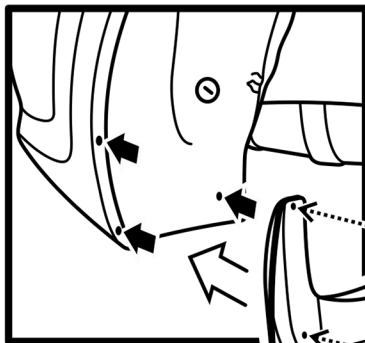

Installation

1x - Original screw

2x - Screw

Art.: EXP.NLF.41.05.E10

Set package

Mudflap - 2pcs.
Screw $\varnothing 4.2 \times 16$ - 4pcs.