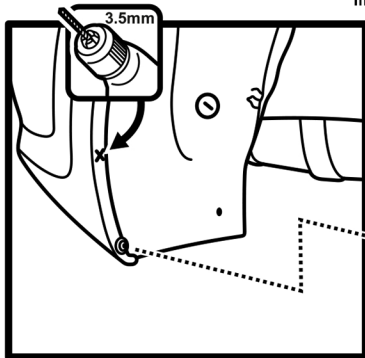

Mudflaps rear

RENAULT Logan 2004 ,2010→

POLYURETHANE

Installing without Novline's lockers

Preparation

1x - Original screw