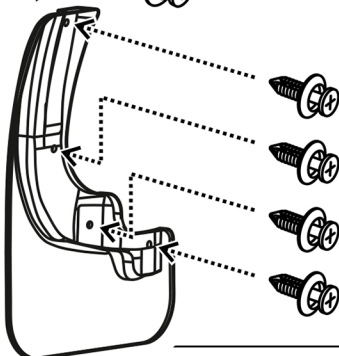

Mudlaps front Opel Corsa D 2006 →

Preparation

1x  - Original plastic rivet

Installation

4x  - Plastic rivet $\varnothing 6.5\text{mm}$

Art.: EXP.NLF.37.14.F11

Set package

Mudflap - 2pcs.
Plastic rivet $\varnothing 6.5 \times 18$ - 8pcs.