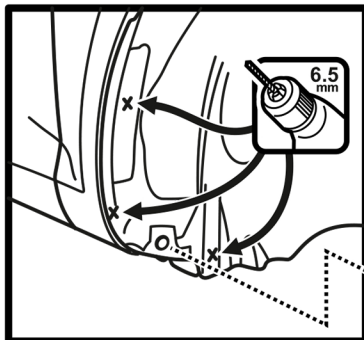

Mudlaps front Opel Corsa D 2006 →

Preparation

1x  - Original plastic rivet

Installation

4x  - Plastic rivet $\varnothing 6.5\text{mm}$

Art.: EXP.NLF.37.14.F11

Set package

Mudflap - 2pcs.
Plastic rivet $\varnothing 6.5 \times 18$ - 8pcs.