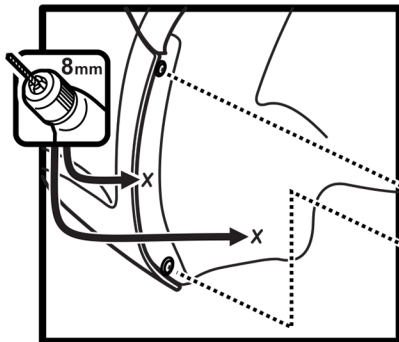

Mudflaps rear Opel Zafira 2005 →

Preparation

2x  - Original screw

Installation

2x  - Plastic rivet \varnothing 8mm

2x  - Original screw

Art: EXP.NLF.37.09.E14

Set package

Mudflap - 2 pcs.
Plastic rivet \varnothing 8mm - 4 pcs.