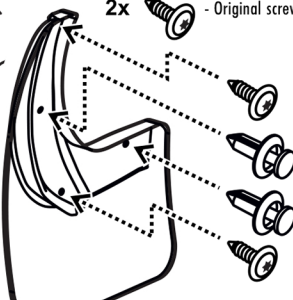

Mudflaps rear Opel Zafira 2005 →

Preparation

2x  - Original screw

Installation

2x  - Plastic rivet \varnothing 8mm

2x  - Original screw

Art: EXP.NLF.37.09.E14

Set package