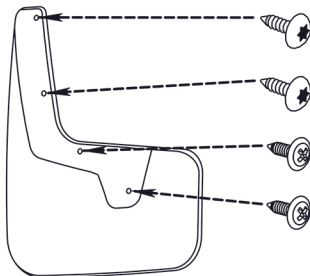

Mudflaps front MERCEDES X-Class 2018->

Preparation

2x  original screw

Installation

2x  original screw

2x  screw 4,2 x 16 mm

Art.: EXP.NLF.34.01.F15

Set package

Mudflap - 2pcs. Screw 4,2 x 16 mm (TL-028) - 4 pcs.