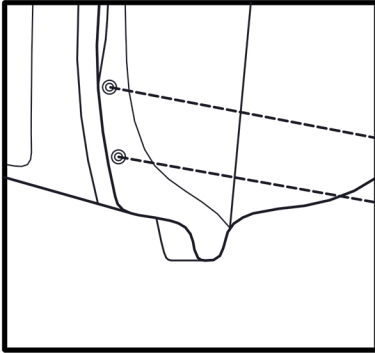

Mudflaps front MERCEDES X-Class 2018->

Preparation

2x  original screw

Installation

2x  original screw

2x  screw 4,2 x 16 mm

Art.: EXP.NLF.34.01.F15

Set package

Mudflap - 2pcs. Screw 4,2 x 16 mm (TL-028) - 4 pcs.