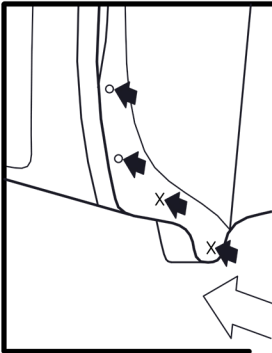

Mudflaps front MERCEDES X-Class 2018->

Preparation

2x  original screw

Installation

2x  original screw

2x  screw 4,2 x 16 mm

Art.: EXP.NLF.34.01.F15

Set package

Mudflap - 2pcs. Screw 4,2 x 16 mm (TL-028) - 4 pcs.