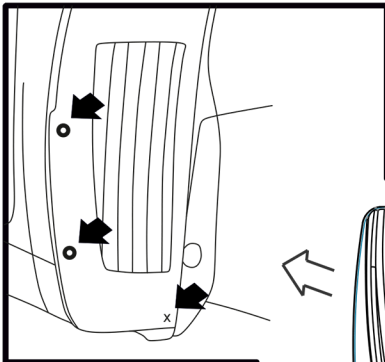

Mudflaps front

KIA Ceed 2012-2015, hatchback

Preparation

2x  original screw

Installation

2x  original screw

1x  screw 4,2 x 16, (black)

Art.: EXP.NLF.25.48.F11

Set package

Mudflap - 2шт. Screw 4,2 x 16 (TL-028) - 2 pcs.