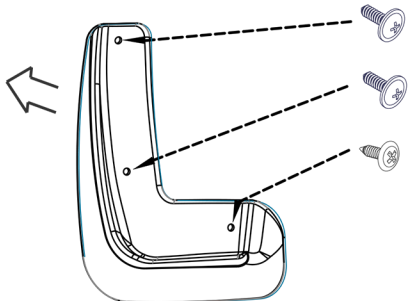

Mudflaps front

KIA Ceed 2012-2015, hatchback

Preparation

2x  original screw

Installation

2x  original screw

1x  screw 4,2 x 16, (black)

Art.: EXP.NLF.25.48.F11

Set package

Mudflap - 2шт. Screw 4,2 x 16 (TL-028) - 2 pcs.