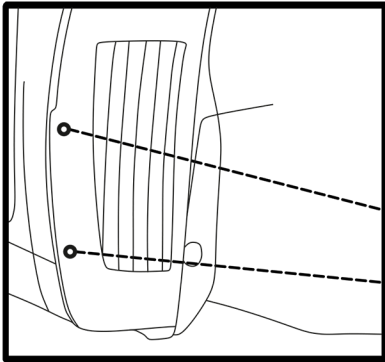

Mudflaps front

KIA Ceed 2012-2015, hatchback

Preparation

2x  original screw

Installation

2x  original screw

1x  screw 4,2 x 16, (black)

Art.: EXP.NLF.25.48.F11

Set package

Mudflap - 2шт. Screw 4,2 x 16 (TL-028) - 2 pcs.