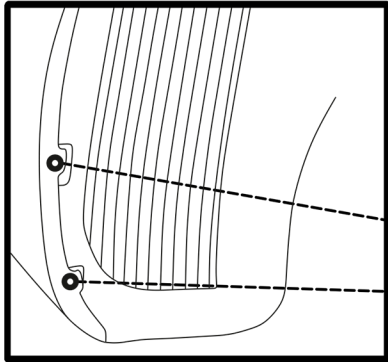

Mudflaps rear

KIA Ceed 2012-2015, hatchback

Preparation

2x  original screw

Installation

2x  original screw

1x  screw 4,2 x 16 (black)

Art.: EXP.NLF.25.48.E11

Set package

Mudflap - 2 pcs. Screw 4,2 x 16 (TL-028) - 2 pcs.