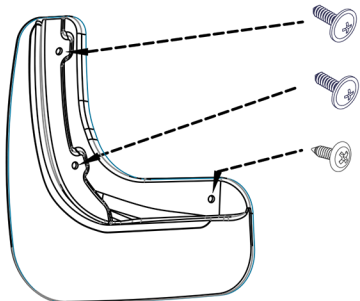

Mudflaps rear

KIA Ceed 2012-2015, hatchback

Preparation

2x  original screw

Installation

2x  original screw

1x  screw 4,2 x 16 (black)

Art.: EXP.NLF.25.48.E11

Set package

Mudflap - 2 pcs. Screw 4,2 x 16 (TL-028) - 2 pcs.