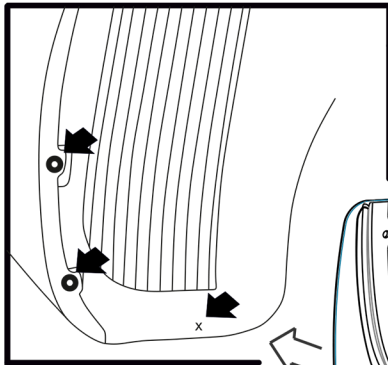

Mudflaps rear

KIA Ceed 2012-2015, hatchback

Preparation

2x  original screw

Installation

2x  original screw

1x  screw 4,2 x 16 (black)

Art.: EXP.NLF.25.48.E11

Set package

Mudflap - 2 pcs. Screw 4,2 x 16 (TL-028) - 2 pcs.