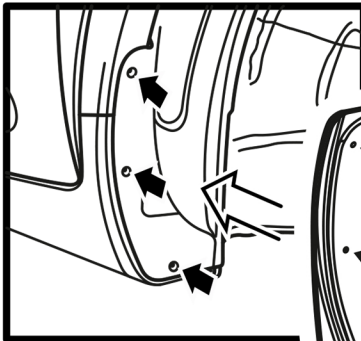

Mudflaps front Kia Sportage 2010 →

Preparation

3x  - Original screw

Installation

3x  - Original screw

Art.: EXP.NLF.25.33.F13

Set package

Mudflap - 2 pcs