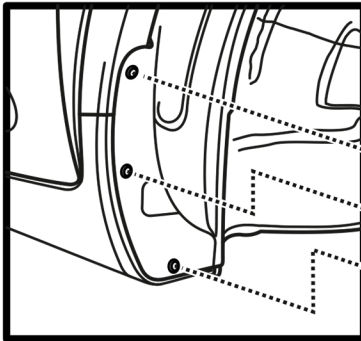

Mudflaps front Kia Sportage 2010 →

Preparation

3x  - Original screw

Installation

3x  - Original screw

Art.: EXP.NLF.25.33.F13

Set package

Mudflap - 2 pcs