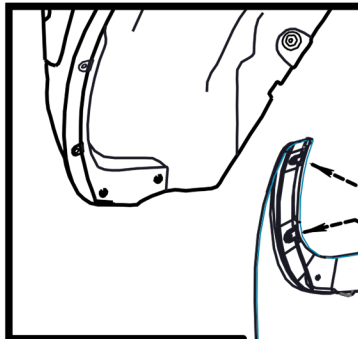

## Preparation

2x  - Original screw

## Installation

2x  - Original screw

2x  - Plastic rivet  $\varnothing$  8x21

Art.: EXP.NLF.25.33.E13

Set package

Mudflap - 2 pcs

Plastic rivet  $\varnothing$  8x21mm - 4 pcs