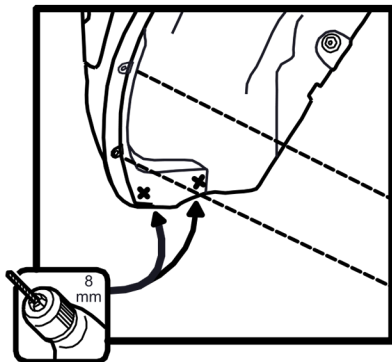

## Preparation

2x  - Original screw

## Installation

2x  - Original screw

2x  - Plastic rivet  $\varnothing$  8x21

Art.: EXP.NLF.25.33.E13

Set package

Mudflap - 2 pcs

Plastic rivet  $\varnothing$  8x21mm - 4 pcs