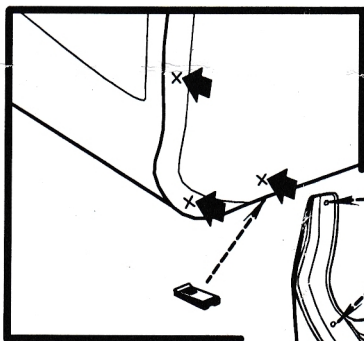

Mudflaps rear HONDA CR-V, 2015->

Preparation

Installation

4x  - screw $\varnothing 4,2 \times 16$ mm

2x  - spring clip

Art.: EXP.NLF.18.15.E13

Set package

Mudflap - 2 pcs. Screw $\varnothing 4,2 \times 16$ mm - 8 pcs.
Spring clip - 4 pcs.