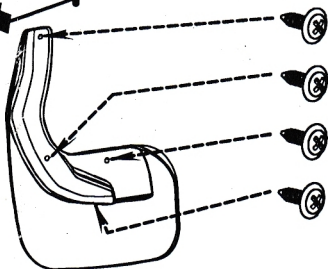

Mudflaps rear HONDA CR-V, 2015->

Preparation

Installation

4x  - screw $\varnothing 4,2 \times 16$ mm

2x  - spring clip

Art.: EXP.NLF.18.15.E13

Set package

Mudflap - 2 pcs. Screw $\varnothing 4,2 \times 16$ mm - 8 pcs.
Spring clip - 4 pcs.