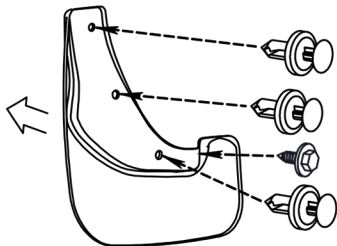

Mudflaps front FORD Kuga, 2013->

Preparation

3x  - Original plastic rivet

Installation

3x  - Plastic rivet \varnothing 8x21 mm

1x  - Screw \varnothing 4,8x14 mm

Арт.: EXP.NLF.16.23.F13

Set package

Mudflap - 2 pcs Plastic rivet \varnothing 8x21 mm - 6 pcs.
Screw \varnothing 4,8x14 mm - 2 pcs.