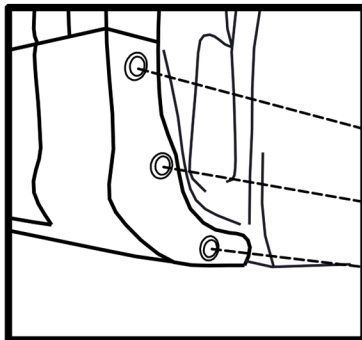

Mudflaps front FORD Kuga, 2013->

Preparation

3x  - Original plastic rivet

Installation

3x  - Plastic rivet \varnothing 8x21 mm

1x  - Screw \varnothing 4,8x14 mm

Арт.: EXP.NLF.16.23.F13

Set package

Mudflap - 2 pcs Plastic rivet \varnothing 8x21 mm - 6 pcs.
Screw \varnothing 4,8x14 mm - 2 pcs.