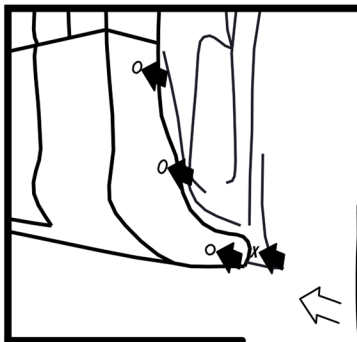

Mudflaps front FORD Kuga, 2013->

Preparation

3x  - Original plastic rivet

Installation

3x  - Plastic rivet \varnothing 8x21 mm

1x  - Screw \varnothing 4,8x14 mm

Арт.: EXP.NLF.16.23.F13

Set package

Mudflap - 2 pcs Plastic rivet \varnothing 8x21 mm - 6 pcs.
Screw \varnothing 4,8x14 mm - 2 pcs.